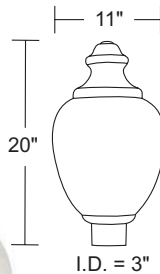

2018CL

GUIDE: 2017CL-LR12C-BP

ITEM #	GLOBE/JAR	LIGHT SOURCE	FITTER MATERIAL
2017	POLYCARBONATE CL-Clear Textured	INCANDESCENT (1) 150W MAX Medium Base	POWDERCOATED CAST ALUMINUM Black BZ-Bronze WH-White
2018			
8017	ACRYLIC CL-Clear Textured FA-Frost Textured	LED LIGHT SOURCE	
8018		120V LIGHTWAVE LED LR12- 13W 1000lm LR15- 15W 1400lm LR22- 22W 1800	CCT C-4K W-3K
9017		POLYETHYLENE Opal Textured	
9018		E26 MEDIUM BASE LED LE26-A19 800lm ☆	POLYCARBONATE BP-Black WP-White

ADD MG FOR MOGUL BASE

SEE PAGE 46 FOR HIGH WATTAGE LIGHT COMMERCIAL MODELS

Acorns & Globes have
5 1/4" Neckless Opening
See Page 80 for Replacements

Posts accommodate Photo Control 320 or 688.
See page 69. Posts sold separately.

☆ Lamp Included

SPEC SHEETS AND IES FILES AVAILABLE ONLINE. Specifications subject to change without notice. LED option information on page 6.

FAX 330.630.1994 • WWW.WAVELIGHTING.COM