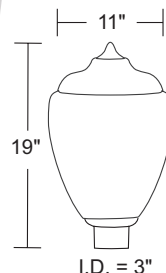

2018CL

GUIDE: 2017CL-LR12C-BP

ITEM #	GLOBE/JAR	LIGHT SOURCE	FITTER MATERIAL
2017	POLYCARBONATE CL-Clear Textured	INCANDESCENT (1) 150W MAX Medium Base	POWDERCOATED CAST ALUMINUM Black BZ-Bronze WH-White
2018			
8017	ACRYLIC CL-Clear Textured FA-Frost Textured	LED LIGHT SOURCE	
8018		120V LIGHTWAVE LED LR12- 13W 1000lm LR15- 15W 1400lm LR22- 22W 1800	CCT C-4K W-3K
9017		POLYETHYLENE Opal Textured	
9018		E26 MEDIUM BASE LED LE26-A19 800lm ☆	POLYCARBONATE BP-Black WP-White

ADD MG FOR MOGUL BASE

SEE PAGE 46 FOR HIGH WATTAGE LIGHT COMMERCIAL MODELS

Acorns & Globes have
5 1/4" Neckless Opening
See Page 80 for Replacements

Posts accommodate Photo Control 320 or 688.
See page 69. Posts sold separately.

☆ Lamp Included

SPEC SHEETS AND IES FILES AVAILABLE ONLINE. Specifications subject to change without notice. LED option information on page 6.

FAX 330.630.1994 • WWW.WAVELIGHTING.COM