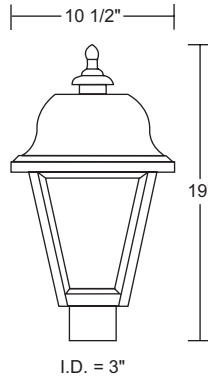

LOW VOLTAGE LED POST FIXTURE - 409/410

12V 8W LED lamp included

Wave Lighting's Low Voltage Series adds a welcoming look to any outdoor space. These post fixtures fit on a 3" diameter pole (not included), mounting hardware is included.